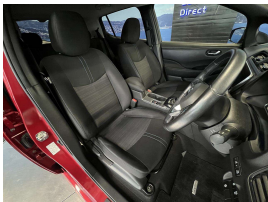

Wholesale Cars Direct

2020 Nissan Leaf 40kwh - Facelift - English Dash Upgrade. \$21,990

Stock ID 16493
Engine 0 cc, Electric
Body Hatchback
Odometer 37,550 km
Interior 0
Transmission Automatic

Welcome to Wholesale Cars Direct.
WCD is quality, WCD is service, it is who we are.