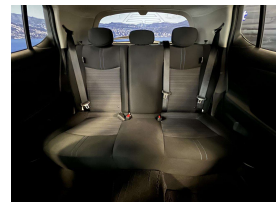

Wholesale Cars Direct

2020 Nissan Leaf 40kwh - Facelift - English Dash Upgrade. \$21,990

Stock ID 16493
Engine 0 cc, Electric
Body Hatchback
Odometer 37,550 km
Interior 0
Transmission Automatic

Welcome to Wholesale Cars Direct.
WCD is quality, WCD is service, it is who we are.