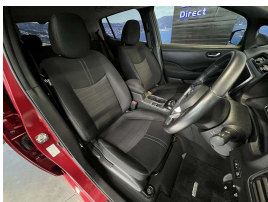

Wholesale Cars Direct

2020 Nissan Leaf 40kwh - Facelift - English Dash Upgrade. \$22,990

Stock ID 16493
Engine 0 cc, Electric
Body Hatchback
Odometer 37,550 km
Interior 0
Transmission Automatic

Welcome to Wholesale Cars Direct.
WCD is quality, WCD is service, it is who we are.