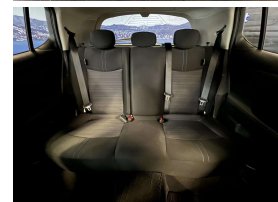

Wholesale Cars Direct

2020 Nissan Leaf 40kwh - Facelift - English Dash Upgrade. \$22,990

Stock ID 16493
Engine 0 cc, Electric
Body Hatchback
Odometer 37,550 km
Interior 0
Transmission Automatic

Welcome to Wholesale Cars Direct.
WCD is quality, WCD is service, it is who we are.