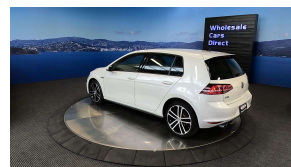

## 2015 Volkswagen Golf GTE PHEV - NZ Nav & Stereo Upgrade.

Vehicle	Odometer	Engine	Seats	Stock ID
Details	44.884 km	1400 cc	5	16057