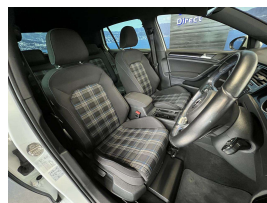

## 2015 Volkswagen Golf GTE PHEV - NZ Nav & Stereo Upgrade.

Vehicle	Odometer	Engine	Seats	Stock ID
Details	44.884 km	1400 cc	5	16057