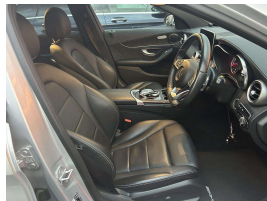

2015 Mercedes-Benz C 200 Avantgarde AMG Sport - Leather - Grade 4.!

Stock ID 16516
Engine 1990 cc
Body Sedan
Odometer 36,215 km
Interior Leather
Transmission Automatic

Welcome to Wholesale Cars Direct.
WCD is quality, WCD is service, it is who we are.

Arriving soon.