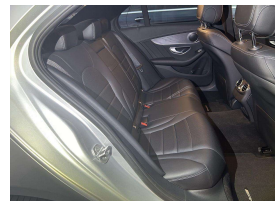

2015 Mercedes-Benz C 200 Avantgarde AMG Sport - Leather - Grade 4.!

Stock ID 16516
Engine 1990 cc
Body Sedan
Odometer 36,215 km
Interior Leather
Transmission Automatic

Welcome to Wholesale Cars Direct.
WCD is quality, WCD is service, it is who we are.

Arriving soon.