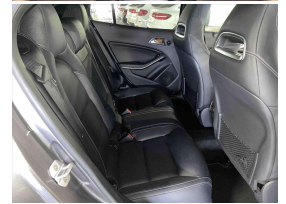

## 2014 Mercedes-Benz GLA 250 4Matic - Leather - Panoramic

Vehicle	Odometer	Engine	Seats	Stock ID
Details	39.796 km	1991 cc	-	16409