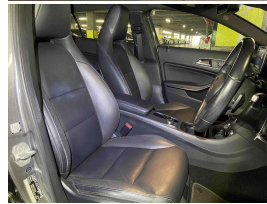

## 2014 Mercedes-Benz GLA 250 4Matic - Leather - Panoramic

Vehicle	Odometer	Engine	Seats	Stock ID
Details	39.796 km	1991 cc	-	16409