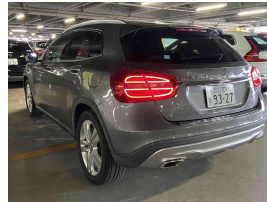

## 2014 Mercedes-Benz GLA 250 4Matic - Leather - Panoramic

Vehicle	Odometer	Engine	Seats	Stock ID
Details	39.796 km	1991 cc	-	16409