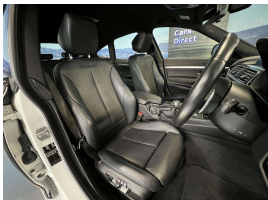

Wholesale Cars Direct

2018 BMW 320i Gran Turismo Motorsport - Leather - Grade 4.5.

Stock ID 16502
Engine 2000 cc
Body Sedan
Odometer 65,200 km
Interior Leather
Transmission Automatic

Welcome to Wholesale Cars Direct.
WCD is quality, WCD is service, it is who we are.