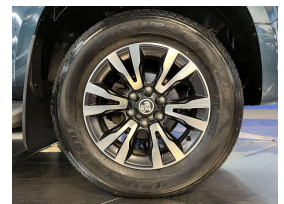

Wholesale Cars Direct

2017 Holden Colorado LTZ DC 2.8D 2WD 6MT \$24,990

Vehicle	Odometer	Engine	Seats	Stock ID
Details	94,500 km	2776 cc	5	15998

Quality is not a marketing act at Wholesale Cars Direct, it is who we are.

An extremely well cared for Ute, It only has two private owners along with two car dealers on the ownership papers. This great example comes with 11 SRS air bags, Tow bar, Side steps, 3 Point seat belts for all seats, Auto headlights, Bluetooth, Cruise control, Electric drivers seat, Isofix car seat anchor points, Lane departure warning, Front collision warning, NZ Navigation, Parking sensors, Reverse camera. This Colorado It is equipped with a 2.8 Turbo Diesel engine that develops 147kw.