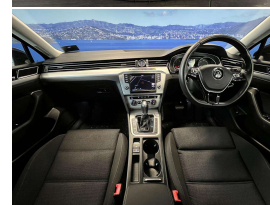

Wholesale Cars Direct

2015 Volkswagen Passat 1.4TSI - 9000 KLM - Grade 4.5 A -

Vehicle	Odometer	Engine	Seats	Stock ID
Details	8.970 km	1400 cc	5	16011

TRADE IN's

All trade ins can be facilitated here quickly and easily