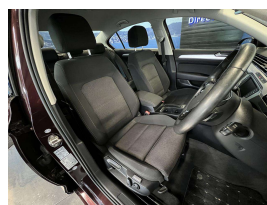

Wholesale Cars Direct

2015 Volkswagen Passat 1.4TSI - 9000 KLM - Grade 4.5 A -

Vehicle	Odometer	Engine	Seats	Stock ID
Details	8.970 km	1400 cc	5	16011

TRADE IN's

All trade ins can be facilitated here quickly and easily