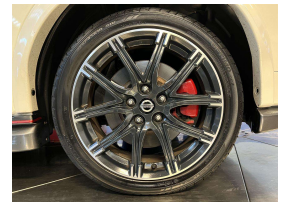

Wholesale Cars Direct

2019 Nissan Juke Nismo RS - NZ New - Select 4WD. \$21,990

Vehicle	Odometer	Engine	Seats	Stock ID
Details	48.600 km	1618 cc	5	16265

TRADE IN's

All trade ins can be facilitated here quickly and easily