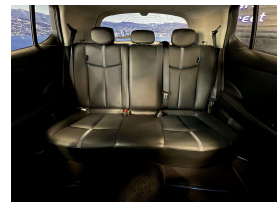

## 2019 Nissan Leaf G E+62kwh - English Dash Upgrade - Leather - Grade

**Stock ID** 16507  
**Engine** 0 cc, Electric  
**Body** Hatchback  
**Odometer** 17,510 km  
**Interior** Leather  
**Transmission** Automatic