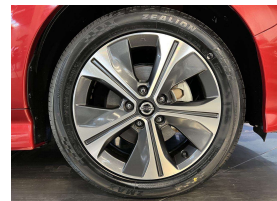

## 2019 Nissan Leaf G E+62kwh - English Dash Upgrade - Leather - Grade

**Stock ID** 16507  
**Engine** 0 cc, Electric  
**Body** Hatchback  
**Odometer** 17,510 km  
**Interior** Leather  
**Transmission** Automatic