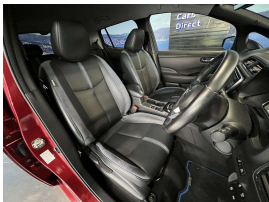

## 2019 Nissan Leaf G E+62kwh - English Dash Upgrade - Leather - Grade

**Stock ID** 16507  
**Engine** 0 cc, Electric  
**Body** Hatchback  
**Odometer** 17,510 km  
**Interior** Leather  
**Transmission** Automatic