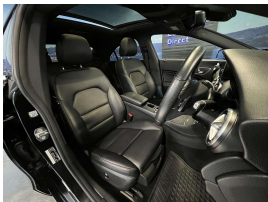

## 2019 Mercedes-Benz CLA 220 4Matic Premium Pack - Leather - Grade

**Stock ID** 16554  
**Engine** 2000 cc  
**Body** Sedan  
**Odometer** 36,240 km  
**Interior** Leather  
**Transmission** Automatic