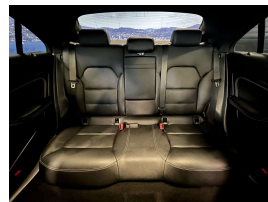

## 2019 Mercedes-Benz CLA 220 4Matic Premium Pack - Leather - Grade

**Stock ID** 16554  
**Engine** 2000 cc  
**Body** Sedan  
**Odometer** 36,240 km  
**Interior** Leather  
**Transmission** Automatic