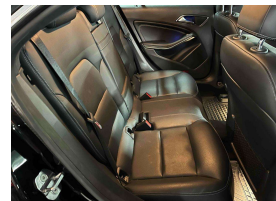

2019 Mercedes-Benz CLA 220 4Matic Premium Pack - Leather - Grade

Stock ID 16554

Engine 2000 cc

Body Sedan

Odometer 36,130 km

Interior Leather

Transmission Automatic

Welcome to Wholesale Cars Direct.
WCD is quality, WCD is service, it is who we are.