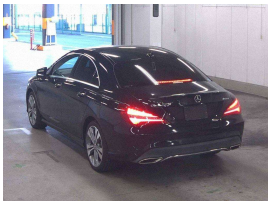

2019 Mercedes-Benz CLA 220 4Matic Premium Pack - Leather - Grade

Stock ID 16554

Engine 2000 cc

Body Sedan

Odometer 36,130 km

Interior Leather

Transmission Automatic

Welcome to Wholesale Cars Direct.
WCD is quality, WCD is service, it is who we are.