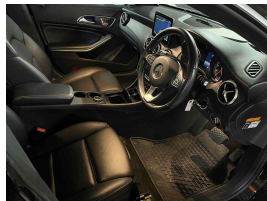

2019 Mercedes-Benz CLA 220 4Matic Premium Pack - Leather - Grade

Stock ID 16554

Engine 2000 cc

Body Sedan

Odometer 36,130 km

Interior Leather

Transmission Automatic

Welcome to Wholesale Cars Direct.
WCD is quality, WCD is service, it is who we are.