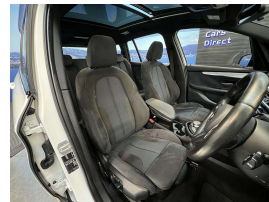

Quality is not a marketing act at Wholesale Cars Direct, it is who we are.

An extremely tidy 2 series BMW absolutely loaded with factory features such as Navigation & stereo upgraded to NZ spec, Motorsport package, Heads up Display, Driving assistant, 7 Seater, Panoramic Sun Roof, Front parking sensors, Factory Bluetooth music streaming and hands free, LED headlights, Front collision warning system, auto stop/start and Reverse camera, Power Tail Gate, 8 X SRS Airbags, Radar Cruise Control, Heated Front Seats. New set of Tyres Fitted in NZ. Equipped with the new generation 1.5 Litre Twin Power Turbocharged 3 cylinder engine that produces 100kw.

TRADE IN's

All trade ins can be facilitated here quickly and easily

FINANCE

Using only New Zealand's best finance companies we are focused on ensuring a simple, hassle free experience to have you driving away in your new vehicle as quickly as possible

Wholesale Cars Direct, Phone 0800 22 44 02, Email sales@wcd.co.nz