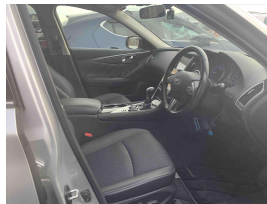

2017 Nissan Skyline Hybrid 350 GT. $21,990

Stock ID 16556

Engine 3500 cc, Hybrid

Body Sedan

Odometer 107,538 km

Interior 0

Transmission Automatic

Welcome to Wholesale Cars Direct. WCD is quality, WCD is service, it is who we are.

Arriving soon.