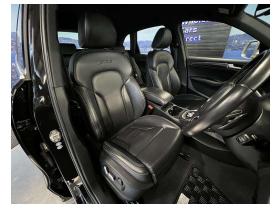

Wholesale Cars Direct

2015 Audi SQ5 3.0L Quattro AWD - NZ Nav - Grade 4.5.

Vehicle	Odometer	Engine	Seats	Stock ID
Details	43.934 km	3000 cc	5	16121

TRADE IN's

All trade ins can be facilitated here quickly and easily