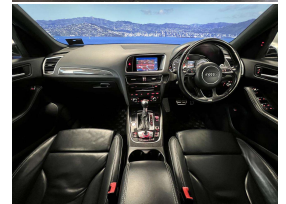

Wholesale Cars Direct

2015 Audi SQ5 3.0L Quattro AWD - NZ Nav - Grade 4.5.

Vehicle	Odometer	Engine	Seats	Stock ID
Details	43.934 km	3000 cc	5	16121

TRADE IN's

All trade ins can be facilitated here quickly and easily