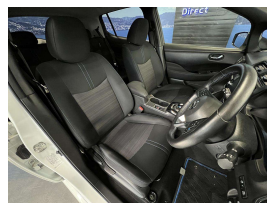

Wholesale Cars Direct

2019 Nissan Leaf X 40kwh - Grade 5 A - English Dash

Vehicle	Odometer	Engine	Seats	Stock ID
Details	31.833 km	0 cc	5	16048

TRADE IN's

All trade ins can be facilitated here quickly and easily