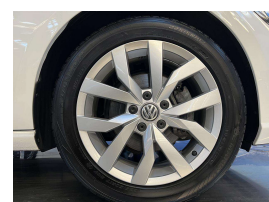

## 2018 Volkswagen Golf 1.4TSI Highline - Virtual Cockpit - NZ

Vehicle	Odometer	Engine	Seats	Stock ID
Details	50.526 km	1400 cc	5	16140