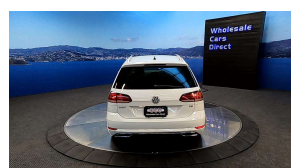

## 2018 Volkswagen Golf 1.4TSI Highline - Virtual Cockpit - NZ

Vehicle	Odometer	Engine	Seats	Stock ID
Details	50.526 km	1400 cc	5	16140