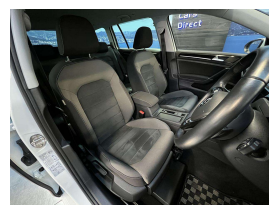

## 2018 Volkswagen Golf 1.4TSI Highline - Virtual Cockpit - NZ

Vehicle	Odometer	Engine	Seats	Stock ID
Details	50.526 km	1400 cc	5	16140