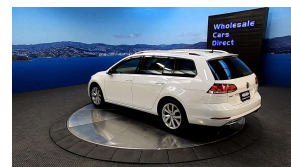

## 2018 Volkswagen Golf 1.4TSI Highline - Virtual Cockpit - NZ

Vehicle	Odometer	Engine	Seats	Stock ID
Details	50.526 km	1400 cc	5	16140