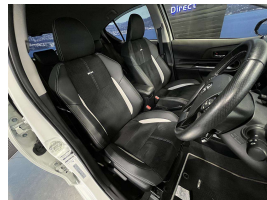

Wholesale Cars Direct

2016 Toyota Aqua Hybrid G GS Apple Car Play Android Auto

Vehicle	Odometer	Engine	Seats	Stock ID
Details	62.500 km	1500 cc	-	15540

TRADE IN's

All trade ins can be facilitated here quickly and easily