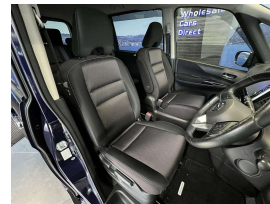

Wholesale Cars Direct

2017 Nissan Serena \$24,600

Vehicle	Odometer	Engine	Seats	Stock ID
Details	71.965 km	2000 cc	8	16062

TRADE IN's

All trade ins can be facilitated here quickly and easily

FINANCE

Using only New Zealand's best finance companies we are focused on ensuring a simple, hassle-free experience to have you driving away in your new vehicle as quickly as possible