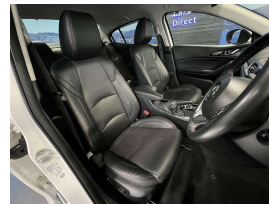

Wholesale Cars Direct

2015 Mazda Axela Hybrid, Leather, NZ Nav, Apple Car Play

| | | | | |
|---------|-----------|---------|-------|----------|
| Vehicle | Odometer | Engine | Seats | Stock ID |
| Details | 18.800 km | 2000 cc | - | 15499 |