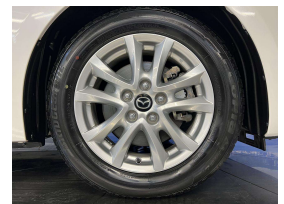

Wholesale Cars Direct

2015 Mazda Axela Hybrid, Leather, NZ Nav, Apple Car Play

| | | | | |
|---------|-----------|---------|-------|----------|
| Vehicle | Odometer | Engine | Seats | Stock ID |
| Details | 18.800 km | 2000 cc | - | 15499 |