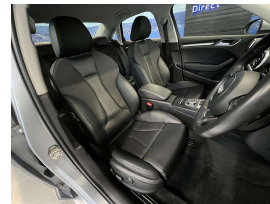

Wholesale Cars Direct

2015 Audi A3 1.4 Leather Cylinder On Demand NZ Nav &

Vehicle	Odometer	Engine	Seats	Stock ID
Details	50.100 km	1400 cc	-	15554

TRADE IN's

All trade ins can be facilitated here quickly and easily