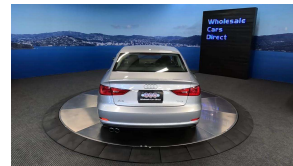

Wholesale Cars Direct

2015 Audi A3 1.4 Leather Cylinder On Demand NZ Nav &

Vehicle	Odometer	Engine	Seats	Stock ID
Details	50.100 km	1400 cc	-	15554

TRADE IN's

All trade ins can be facilitated here quickly and easily