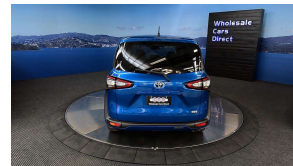

Wholesale Cars Direct

2016 Toyota Sienta Hybrid G - 7 Seater - Grade 4.5 - Apple Ca

Vehicle	Odometer	Engine	Seats	Stock ID
Details	76.700 km	1500 cc	-	15723

Quality is not a marketing act at Wholesale Cars Direct, it is who we are.

This immaculate Hybrid Sienta is faultless. It required no paint prior to the yard. It is loaded with features such as electric sliding side doors, Climate control, Stability control, Auto High Beam Assist, Front collision warning system, Lane departure warning, Reverse camera, 3 point seat belts for all seats, 15 inch alloy wheels. NZ stereo, Bluetooth handsfree, Music streaming, Reverse camera, Apple Car Play, Android Auto, Push button start, Proximity key. The 1.5 Litre petrol engine, the electric engine working together they produce 98kw.