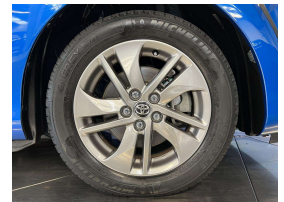

Wholesale Cars Direct

2016 Toyota Sienta Hybrid G - 7 Seater - Grade 4.5 - Apple Ca

Vehicle	Odometer	Engine	Seats	Stock ID
Details	76.700 km	1500 cc	-	15723

Quality is not a marketing act at Wholesale Cars Direct, it is who we are.

This immaculate Hybrid Sienta is faultless. It required no paint prior to the yard. It is loaded with features such as electric sliding side doors, Climate control, Stability control, Auto High Beam Assist, Front collision warning system, Lane departure warning, Reverse camera, 3 point seat belts for all seats, 15 inch alloy wheels. NZ stereo, Bluetooth handsfree, Music streaming, Reverse camera, Apple Car Play, Android Auto, Push button start, Proximity key. The 1.5 Litre petrol engine, the electric engine working together they produce 98kw.