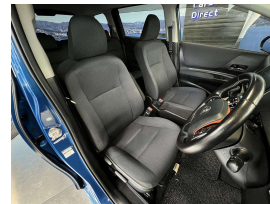

Wholesale Cars Direct

2016 Toyota Sienta Hybrid G - 7 Seater - Grade 4.5 - Apple Ca

Vehicle	Odometer	Engine	Seats	Stock ID
Details	76.700 km	1500 cc	-	15723

Quality is not a marketing act at Wholesale Cars Direct, it is who we are.

This immaculate Hybrid Sienta is faultless. It required no paint prior to the yard. It is loaded with features such as electric sliding side doors, Climate control, Stability control, Auto High Beam Assist, Front collision warning system, Lane departure warning, Reverse camera, 3 point seat belts for all seats, 15 inch alloy wheels. NZ stereo, Bluetooth handsfree, Music streaming, Reverse camera, Apple Car Play, Android Auto, Push button start, Proximity key. The 1.5 Litre petrol engine, the electric engine working together they produce 98kw.