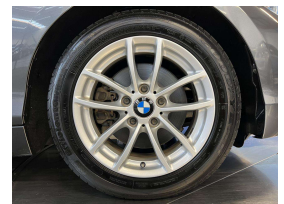

## 2015 BMW 118i Style Pack - Grade 4.5 - NZ Stereo Upgrade.

Vehicle	Odometer	Engine	Seats	Stock ID
Details	53.291 km	1500 cc	5	15963