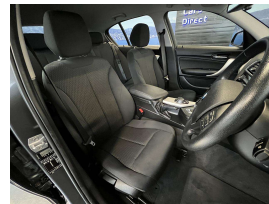

## 2015 BMW 118i Style Pack - Grade 4.5 - NZ Stereo Upgrade.

Vehicle	Odometer	Engine	Seats	Stock ID
Details	53.291 km	1500 cc	5	15963