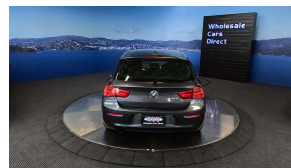

## 2015 BMW 118i Style Pack - Grade 4.5 - NZ Stereo Upgrade.

Vehicle	Odometer	Engine	Seats	Stock ID
Details	53.291 km	1500 cc	5	15963